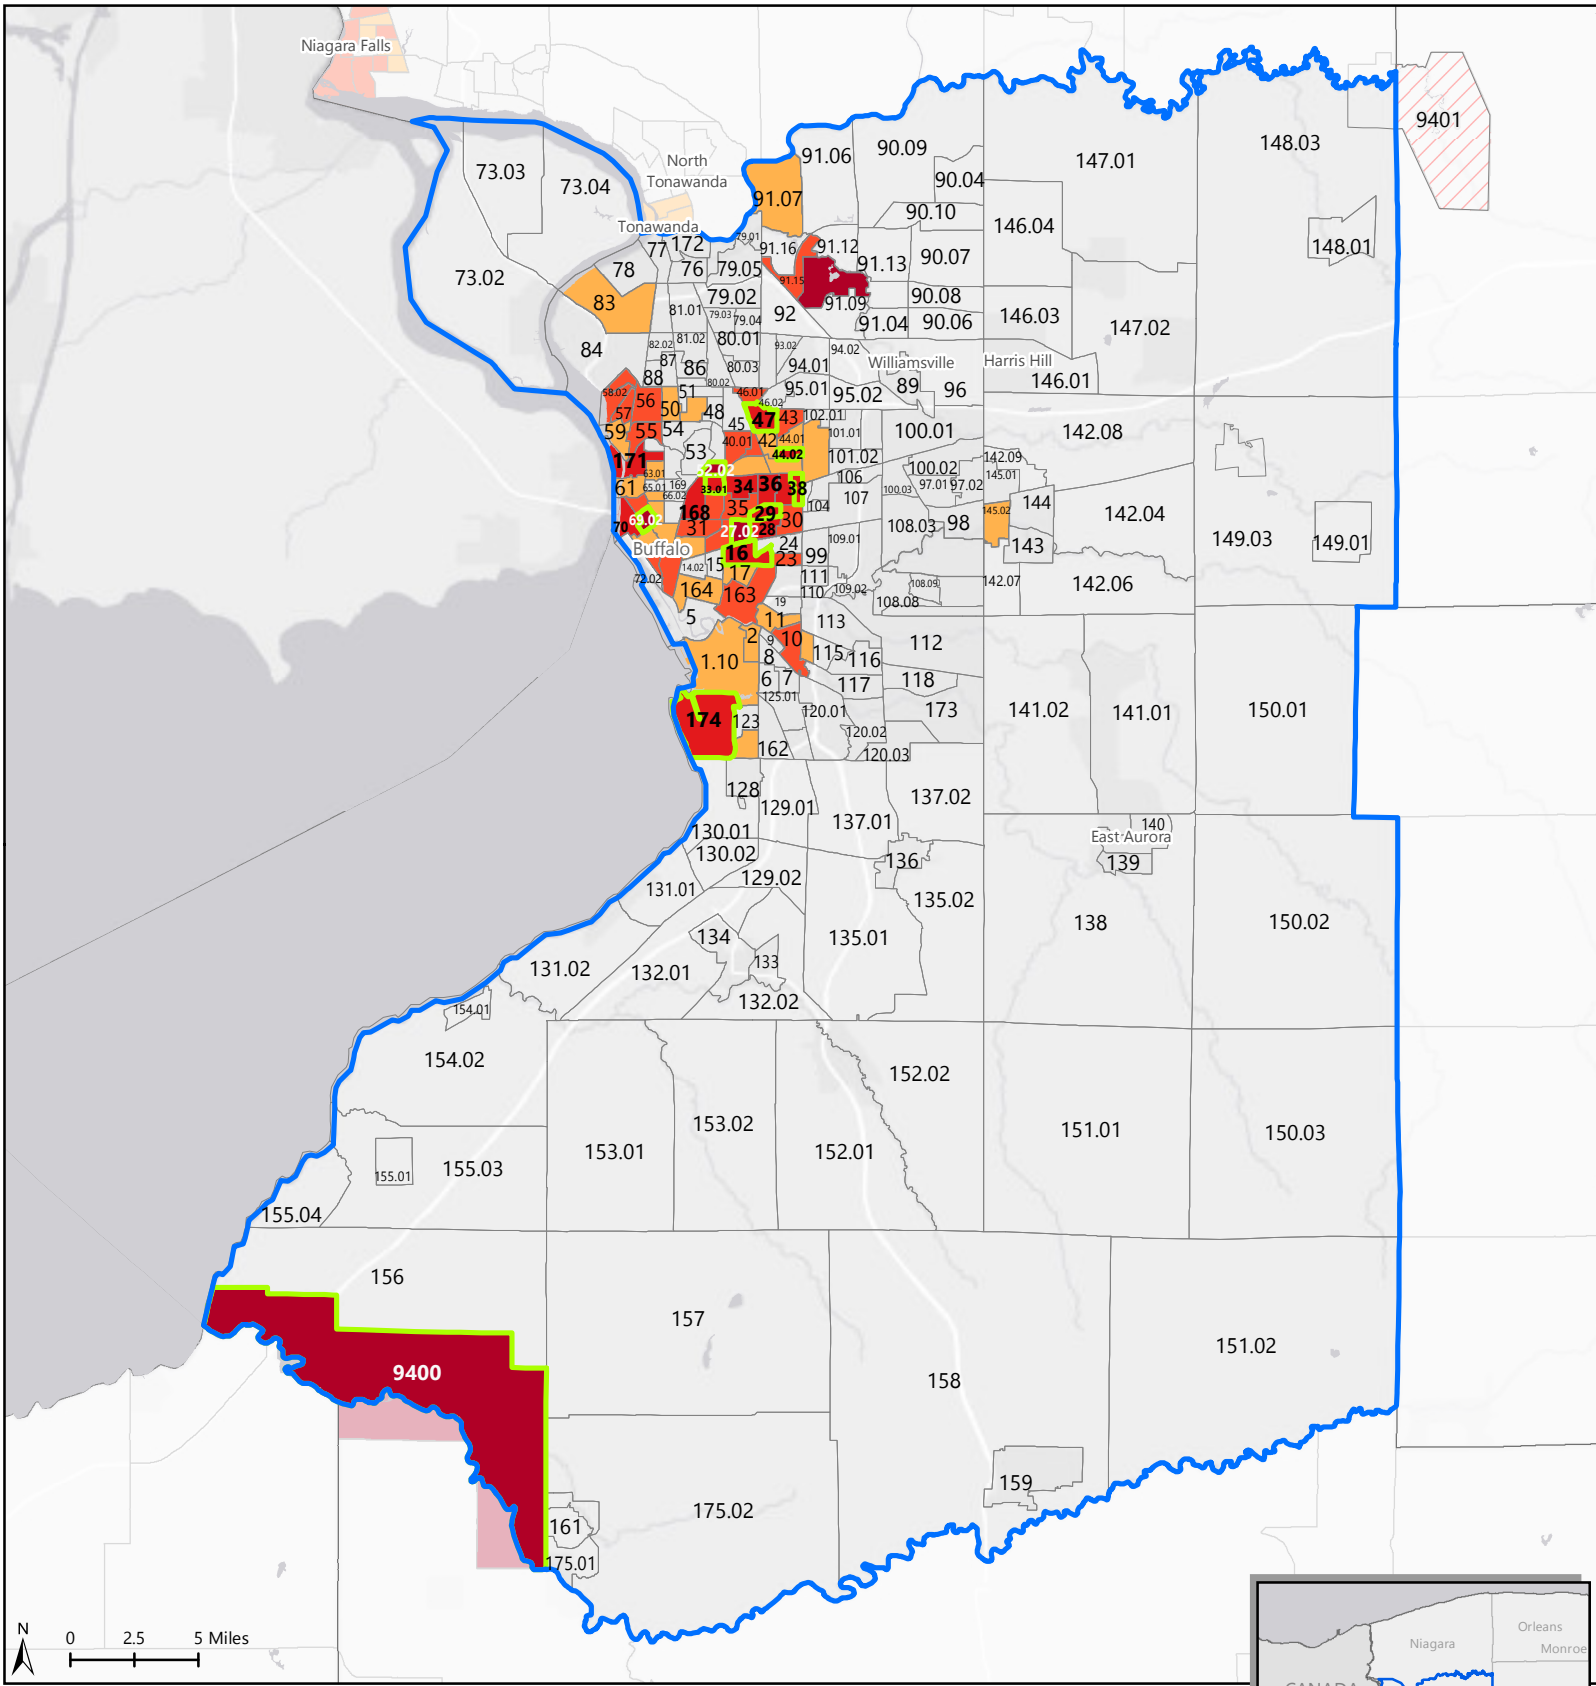

HARD-TO-COUNT CENSUS TRACTS IN ERIE COUNTY, NEW YORK

Hardest to Count (HTC)

Tracts in the Nation

Tracts with 2010 mail return rates of 73% or less (in the bottom 20 percent of return rates nationwide) are shaded on the map.

- 0 - 60% mail return rate
- 60 - 65%
- 65 - 70%
- 70 - 73%
- above 73%
- Tracts counted using special Update/Enumerate method; they are hard-to-count but mail return rates are not applicable
- Tracts with lowest mail return rate in Erie County

For more details and additional information, please visit: <https://www.CensusHardtoCountMaps2020.us>